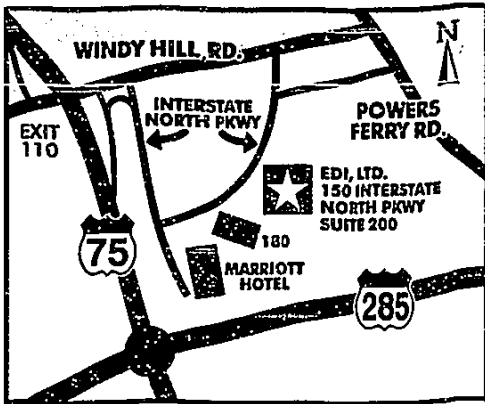

P23551

EDI, LTD.
CONSULTING ENGINEERS

Environmental Design International, Ltd.
150 Interstate North Parkway, Suite 200
Atlanta, GA 30339

First Class
U.S. Postage
PAID
Permit No. 365
Atlanta, GA

**EDI, Ltd
is moving!**

[after March 1, 1997]

Our new address:
EDI, Ltd
Environmental Design
International, Ltd.
150 Interstate North Parkway
Suite 200
Atlanta, GA 30339

Our telephone numbers
remain the same:
Office: 770-956-7000
FAX: 770-956-7003
Direct: 770-956-7002

.....
*****AUTO**MIXED RATE 360
FLORIDA DEPARTMENT OF STATE 13
DIVISION OF CORPORATIONS 55
PO BOX 6327
TALLAHASSEE FL 32314-6327

↑
Address change

*film only
2/24/97*